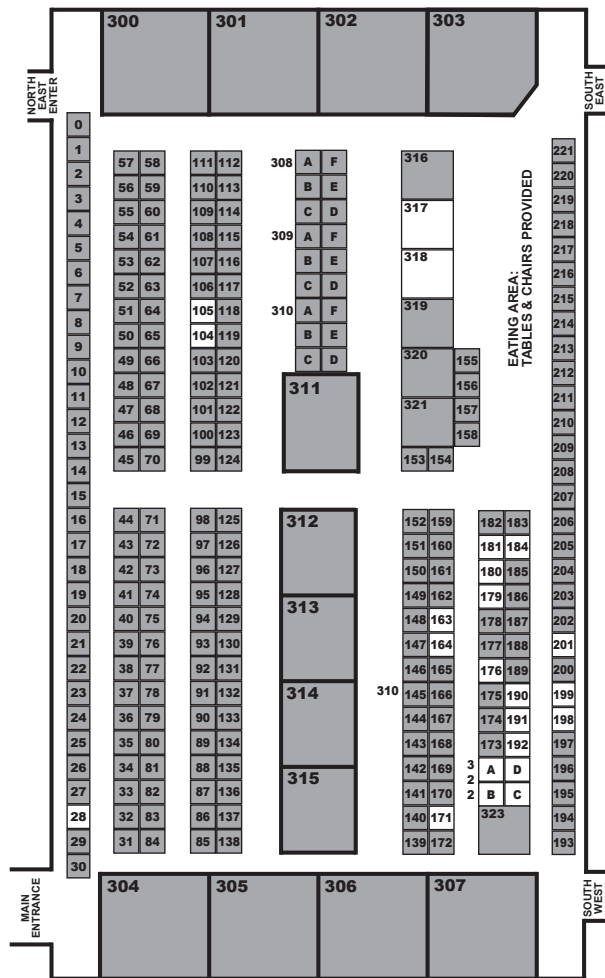

RESERVE YOUR EXHIBIT SPACE TODAY... ONLY 20% WILL HOLD YOUR SPOT UNTIL FEB. 20, 2021

(Deposits are non-refundable)

SPRING FAIR 2021 EXHIBIT PRICES

10'X10' BOOTHS

- One Booth ..... ea. $490.00
- Two Booths..... ea. $460.00
- Three or More..... ea. $430.00
- Corner Booth ..... ea. $520.00

FOOD & REFRESHMENT BOOTHS

- One Booth ..... ea. $550.00
- Two or More ..... ea. $520.00

BULK AREAS

- 20'x20' ..... ea. $1000.00
- 25'x30' ..... ea. $1150.00
- 35'x40' ..... ea. $1300.00

SCHEDULE

- SATURDAY, FEB. 20 . . . . REGISTRATION DEADLINE
- WEDNESDAY, MARCH 24
- SET UP EXHIBITS . . . . . 8 AM TO 9:00 PM
- **THURSDAY, MARCH 25**
- SET UP EXHIBITS . . . . . 8 AM TO 10 AM
- SHOW OPEN . . . . . 12 PM TO 9 PM
- **FRIDAY, MARCH 26**
- SHOW OPEN . . . . . 12 PM TO 9 PM
- **SATURDAY, MARCH 27**
- SHOW OPEN . . . . . 10 AM TO 7 PM
- TEAR DOWN EXHIBITS . . . . . 7 PM TO 12 AM

CALL (208) 232-2232 FOR CURRENT UPDATE ON AVAILABLE LOCATIONS!

SOLD

SPRING FAIR 2021 FLOOR PLAN

Raven Productions
P.O. BOX 4967
POCATELLO, IDAHO 83205
PHONE/FAX (208) 232-2232
ravenproductions@cableone.net
www.pocatellopringfair.com