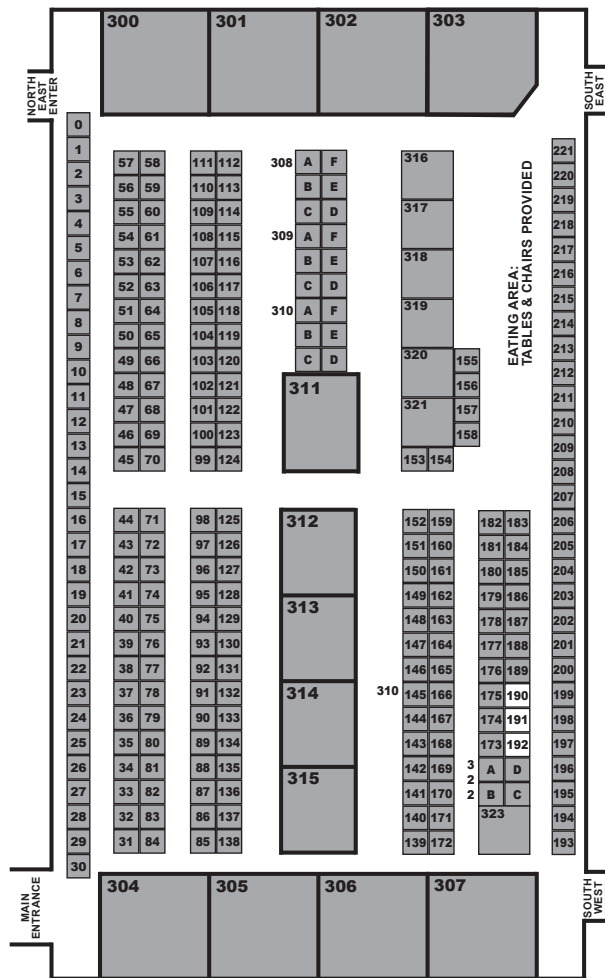

RESERVE YOUR EXHIBIT SPACE TODAY... ONLY 20% WILL HOLD YOUR SPOT UNTIL FEB. 19, 2022

(Deposits are non-refundable)

SPRING FAIR 2022 EXHIBIT PRICES

10'X10' BOOTHS

- One Booth ..... ea. $490.00
- Two Booths..... ea. $460.00
- Three or More..... ea. $430.00
- Corner Booth ..... ea. $520.00

FOOD & REFRESHMENT BOOTHS

- One Booth ..... ea. $550.00
- Two or More ..... ea. $520.00

BULK AREAS

- 20'x20' ..... ea. $1000.00
- 25'x30' ..... ea. $1150.00
- 35'x40' ..... ea. $1300.00

SCHEDULE

- SATURDAY, FEB. 19... REGISTRATION DEADLINE
- WEDNESDAY, MARCH 23
- SET UP EXHIBITS ..... 8 AM TO 9:00 PM
- **THURSDAY, MARCH 24**
- SET UP EXHIBITS ..... 8 AM TO 10 AM
- SHOW OPEN ..... 12 PM TO 9 PM
- **FRIDAY, MARCH 25**
- SHOW OPEN ..... 12 PM TO 9 PM
- **SATURDAY, MARCH 26**
- SHOW OPEN ..... 10 AM TO 7 PM
- TEAR DOWN EXHIBITS ..... 7 PM TO 12 AM

CALL (208) 232-2232 FOR CURRENT UPDATE ON AVAILABLE LOCATIONS!

SOLD

SPRING FAIR 2022 FLOOR PLAN

Raven Productions
P.O. BOX 4967
POCATELLO, IDAHO 83205
PHONE (208) 232-2232
ravenproductions@cableone.net
www.pocatellopringfair.com